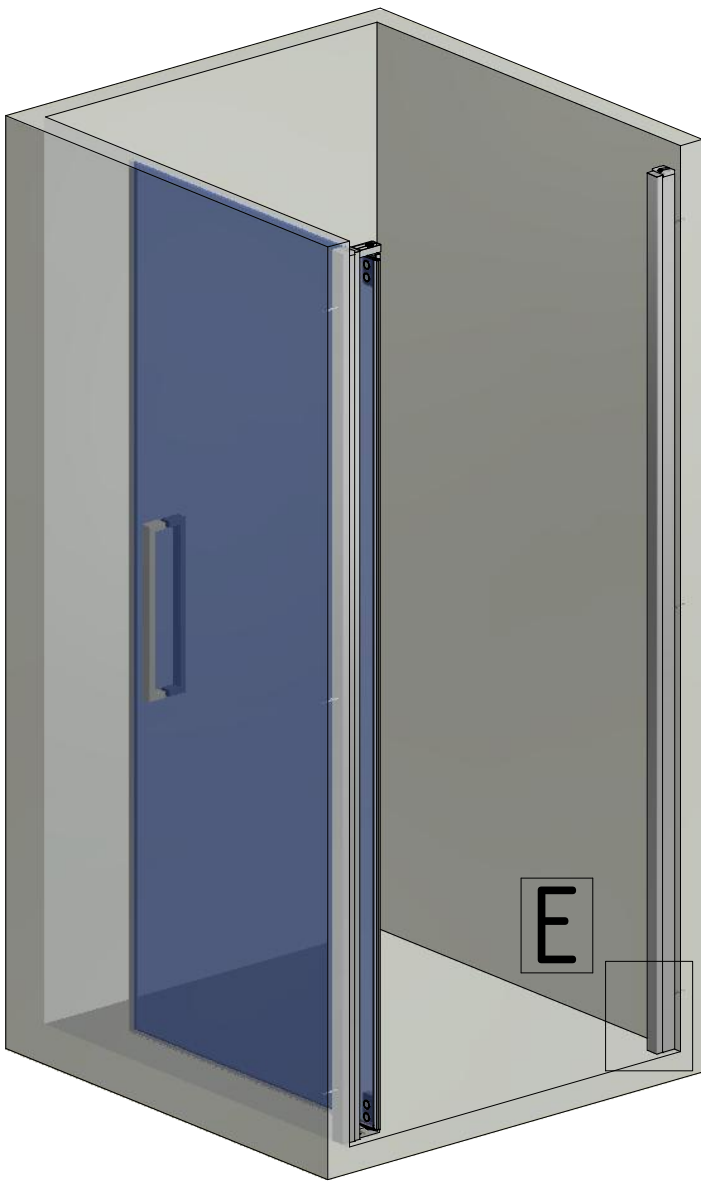

HI SET			
POS.	PREVIEW	DESCR.	PCS
31		Wall profile	1
32		DOWEL 6	3
33		ST 3,9 x 35	3
34		Plastic part	1
35		ST3,5 x 9,5	1

OK

HI PI2

17

SILICONE

SILICONE

SILICONE

SILICONE
MIN 100mm

SILICONE
MIN 100mm

Roth Energy and Sanitary Systems

Generation

- > Solar systems
- > Heat pump systems
- > Solar heat pump systems

Storage

- Storage systems for
- > Domestic & heating water
 - > Combustibles and biofuels
 - > Rainwater and waste water