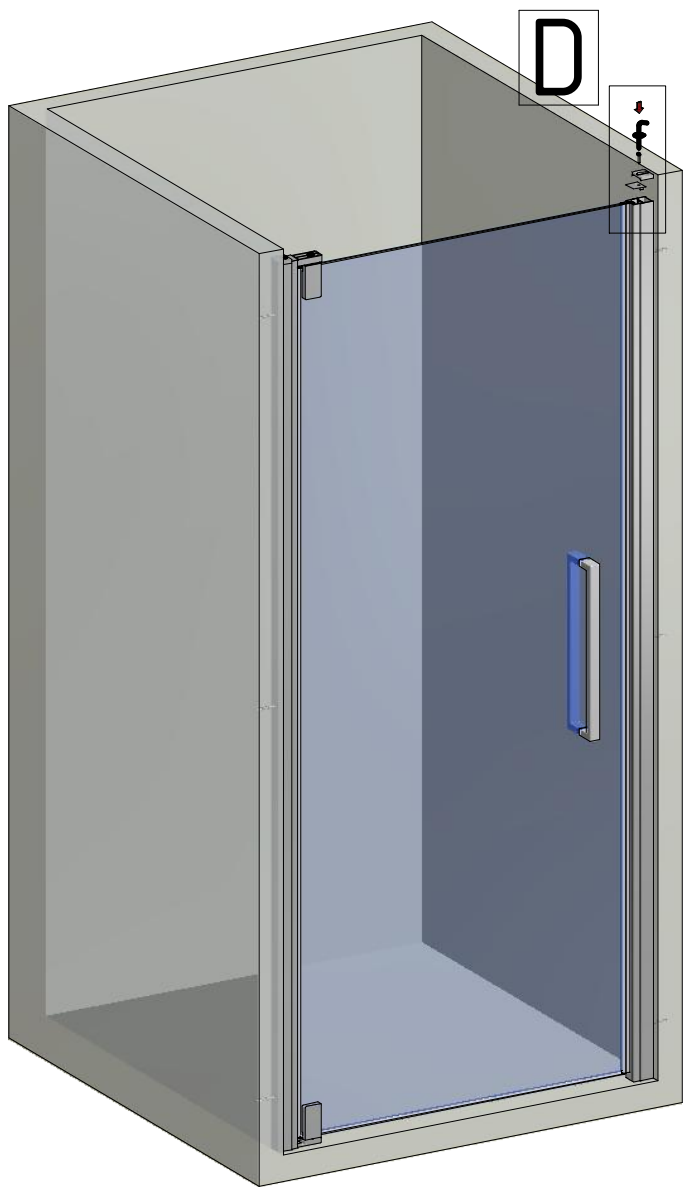

Sanitary Systems

Roth Hitech PI2

Roth

**Montageanleitung
Assembling Instruction
Montážní návod**

Shower for life

HI PI2

HI PI2			
POS.	PREVIEW	DESCR.	PCS
1		ST 3,5 x 20	1
2		Profile cap	1
3		Profile cap	1
4		Hinge	1
5		Hinge cover	1
6		Frame profile	1
7		DOWEL 6	3
8		ST 3,9 x 35	3
9		Wall profile	1
10		Plastic part	2
11		ST 3,5 x 9,5	3
12		Plastic part	1
13		Hinge cover	1
14		Hinge	1
15		End of the threshold profile	1+1 SET
16		Seal	1
17		Threshold profil	1

HI SET			
POS.	PREVIEW	DESCR.	PCS
31		Wall profile	1
32		DOWEL 6	3
33		ST 3,9 x 35	3
34		Plastic part	1
35		ST3,5 x 9,5	1

OK

HI PI2

17

SILICONE

SILICONE

SILICONE

SILICONE
MIN 100mm

SILICONE
MIN 100mm

Roth Energy and Sanitary Systems

Generation

- > Solar systems
- > Heat pump systems
- > Solar heat pump systems

Storage

- Storage systems for
- > Domestic & heating water
 - > Combustibles and biofuels
 - > Rainwater and waste water