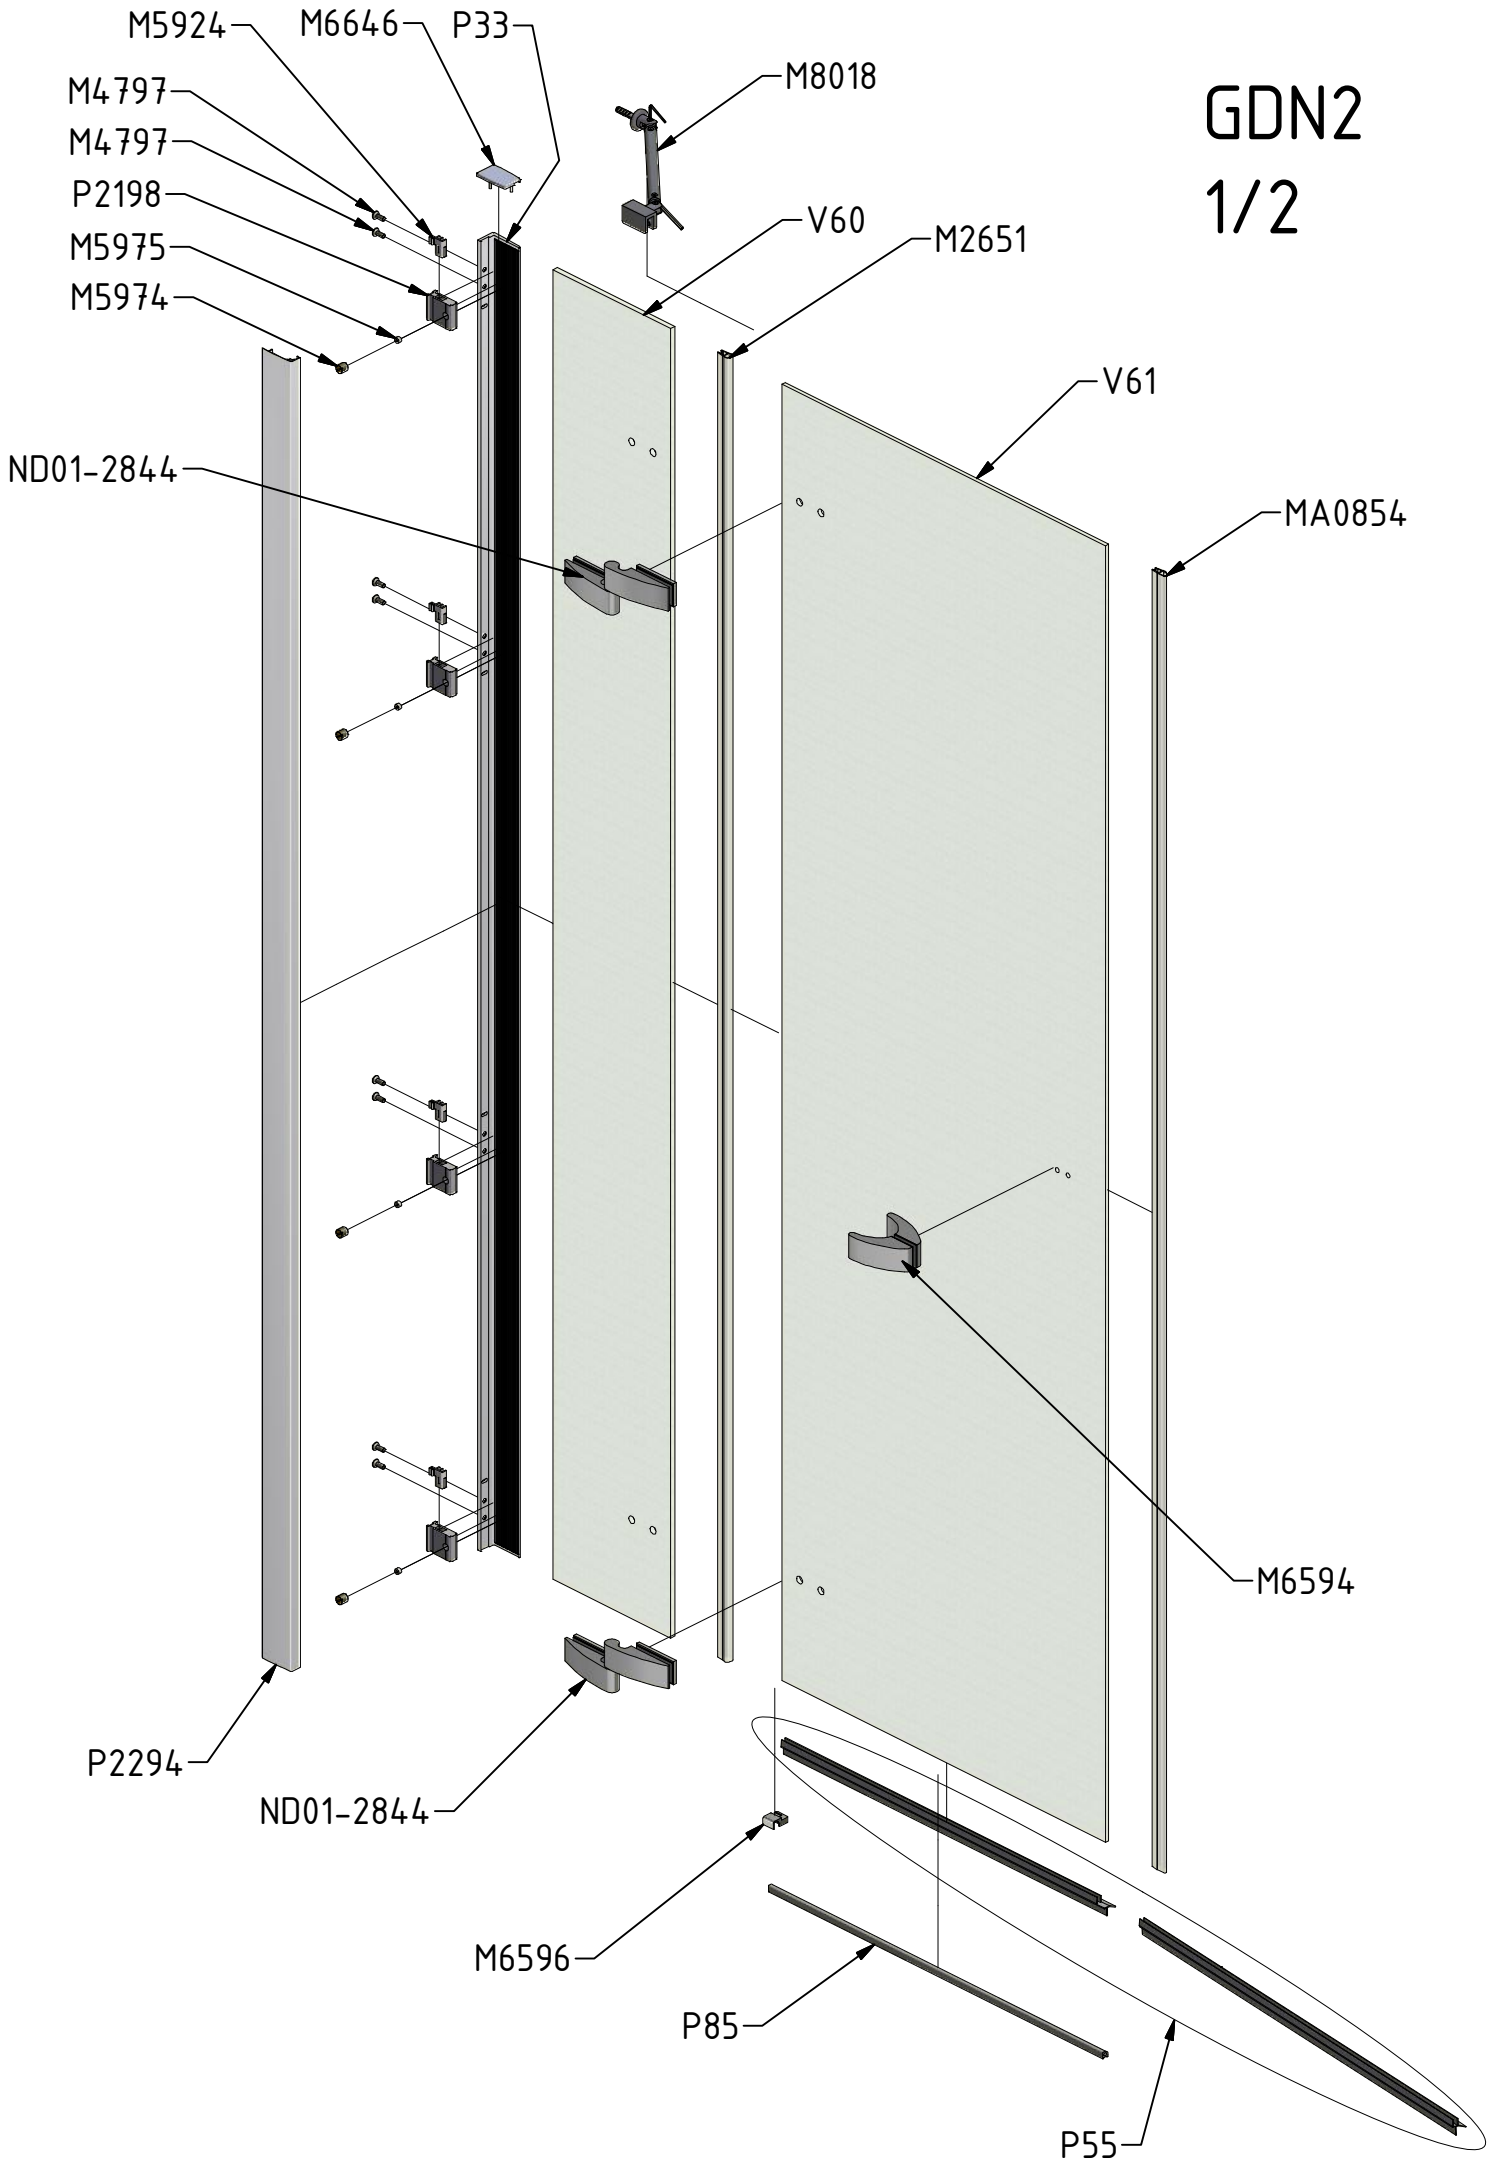

M6x18 is only for 6mm GLASS!!!

M6x20 is only for 8mm GLASS!!!

I,J,K

I,J,K

T1

T2

T3

T4

T5

T6

T7

GDN2 1/2

GDN2

2/2

P33			ND01-0973-00
P55			ND01-2422
P85	1100		ND01-2428-11
	1200		ND01-2428-12
	1300		ND01-2428-12
	1400		ND01-2428-14
	1500		ND01-2428-14

V60	1100	clear glass	ND03-0403-00-02
	1200		ND03-0403-00-02
	1300		ND03-0278-00-02
	1400		ND03-0403-00-02
	1500		ND03-0278-00-02
V61	1100	clear glass	ND02-0556-00-02
	1200		ND02-0557-00-02
	1300		ND02-0557-00-02
	1400		ND02-0558-00-02
	1500		ND02-0558-00-02