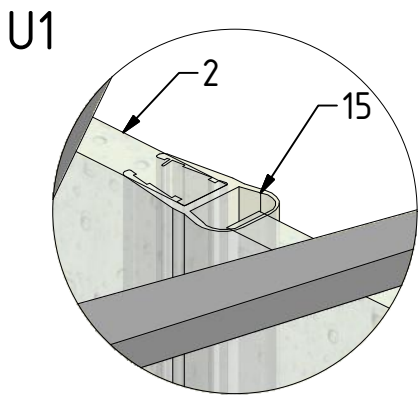

M6x18 is only for 6mm GLASS!!!

M6x20 is only for 8mm GLASS!!!

I,J,K

I,J,K

T1

T2

T3

T4

T5

T6

T7

GDN2 1/2

GDN2

2/2

P33			ND01-0973-00
P55			ND01-2422
P85	1100		ND01-2428-11
	1200		ND01-2428-12
	1300		ND01-2428-12
	1400		ND01-2428-14
	1500		ND01-2428-14

V60	1100	clear glass	ND03-0403-00-02
	1200		ND03-0403-00-02
	1300		ND03-0278-00-02
	1400		ND03-0403-00-02
	1500		ND03-0278-00-02
V61	1100	clear glass	ND02-0556-00-02
	1200		ND02-0557-00-02
	1300		ND02-0557-00-02
	1400		ND02-0558-00-02
	1500		ND02-0558-00-02