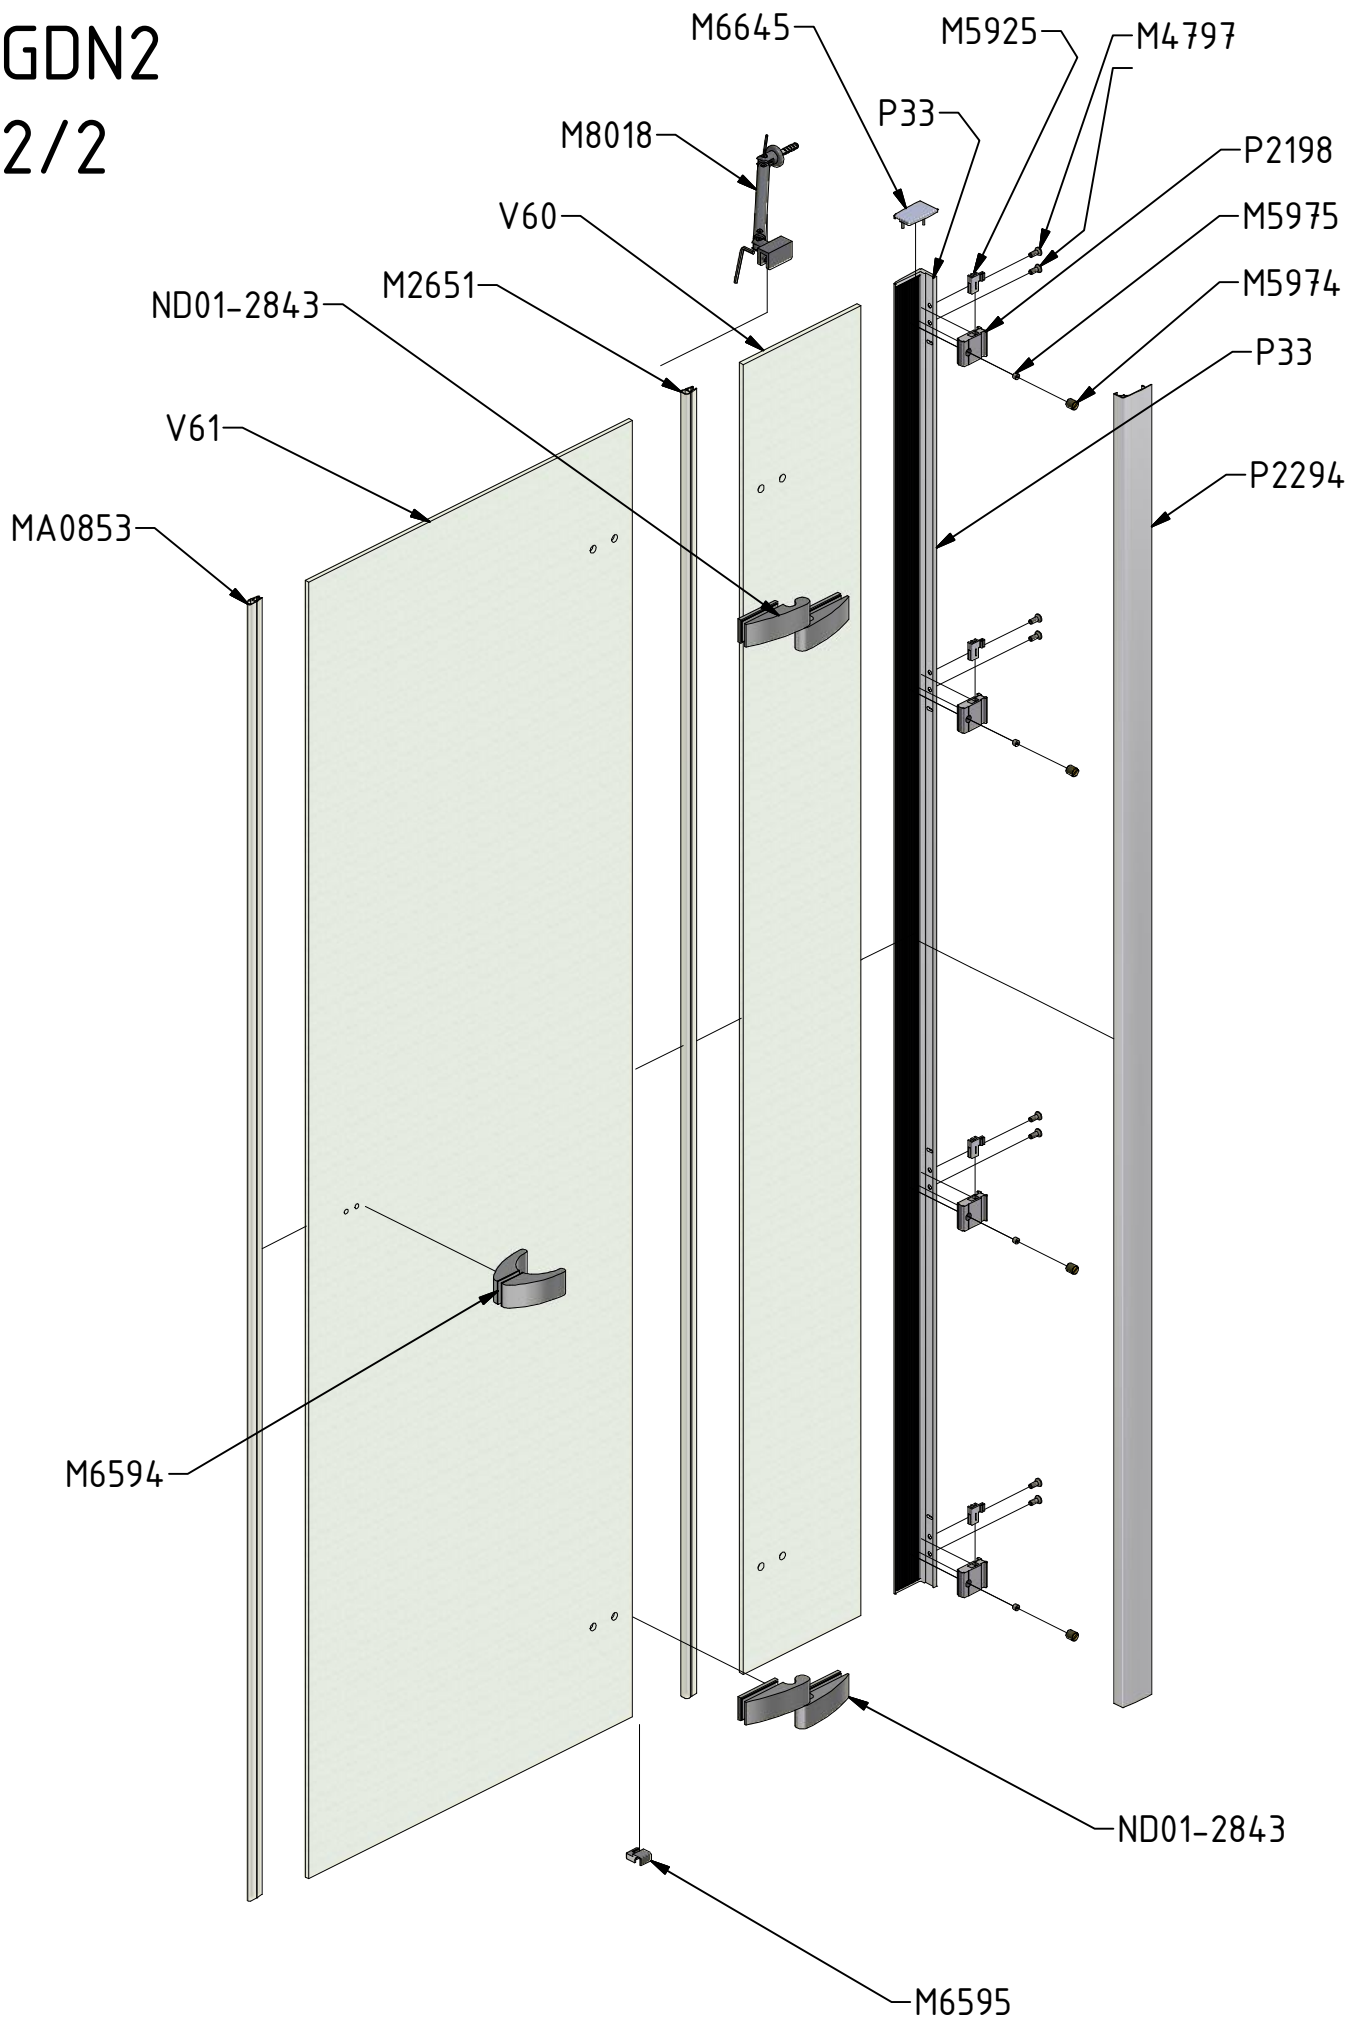

M6x18 is only for 6mm GLASS!!!

M6x20 is only for 8mm GLASS!!!

I,J,K

I,J,K

T1

T2

T3

T4

T5

T6

T7

GDN2 1/2

GDN2

2/2

P33			ND01-0973-00
P55			ND01-2422
P85	1100		ND01-2428-11
	1200		ND01-2428-12
	1300		ND01-2428-12
	1400		ND01-2428-14
	1500		ND01-2428-14

V60	1100	clear glass	ND03-0403-00-02
	1200		ND03-0403-00-02
	1300		ND03-0278-00-02
	1400		ND03-0403-00-02
	1500		ND03-0278-00-02
V61	1100	clear glass	ND02-0556-00-02
	1200		ND02-0557-00-02
	1300		ND02-0557-00-02
	1400		ND02-0558-00-02
	1500		ND02-0558-00-02