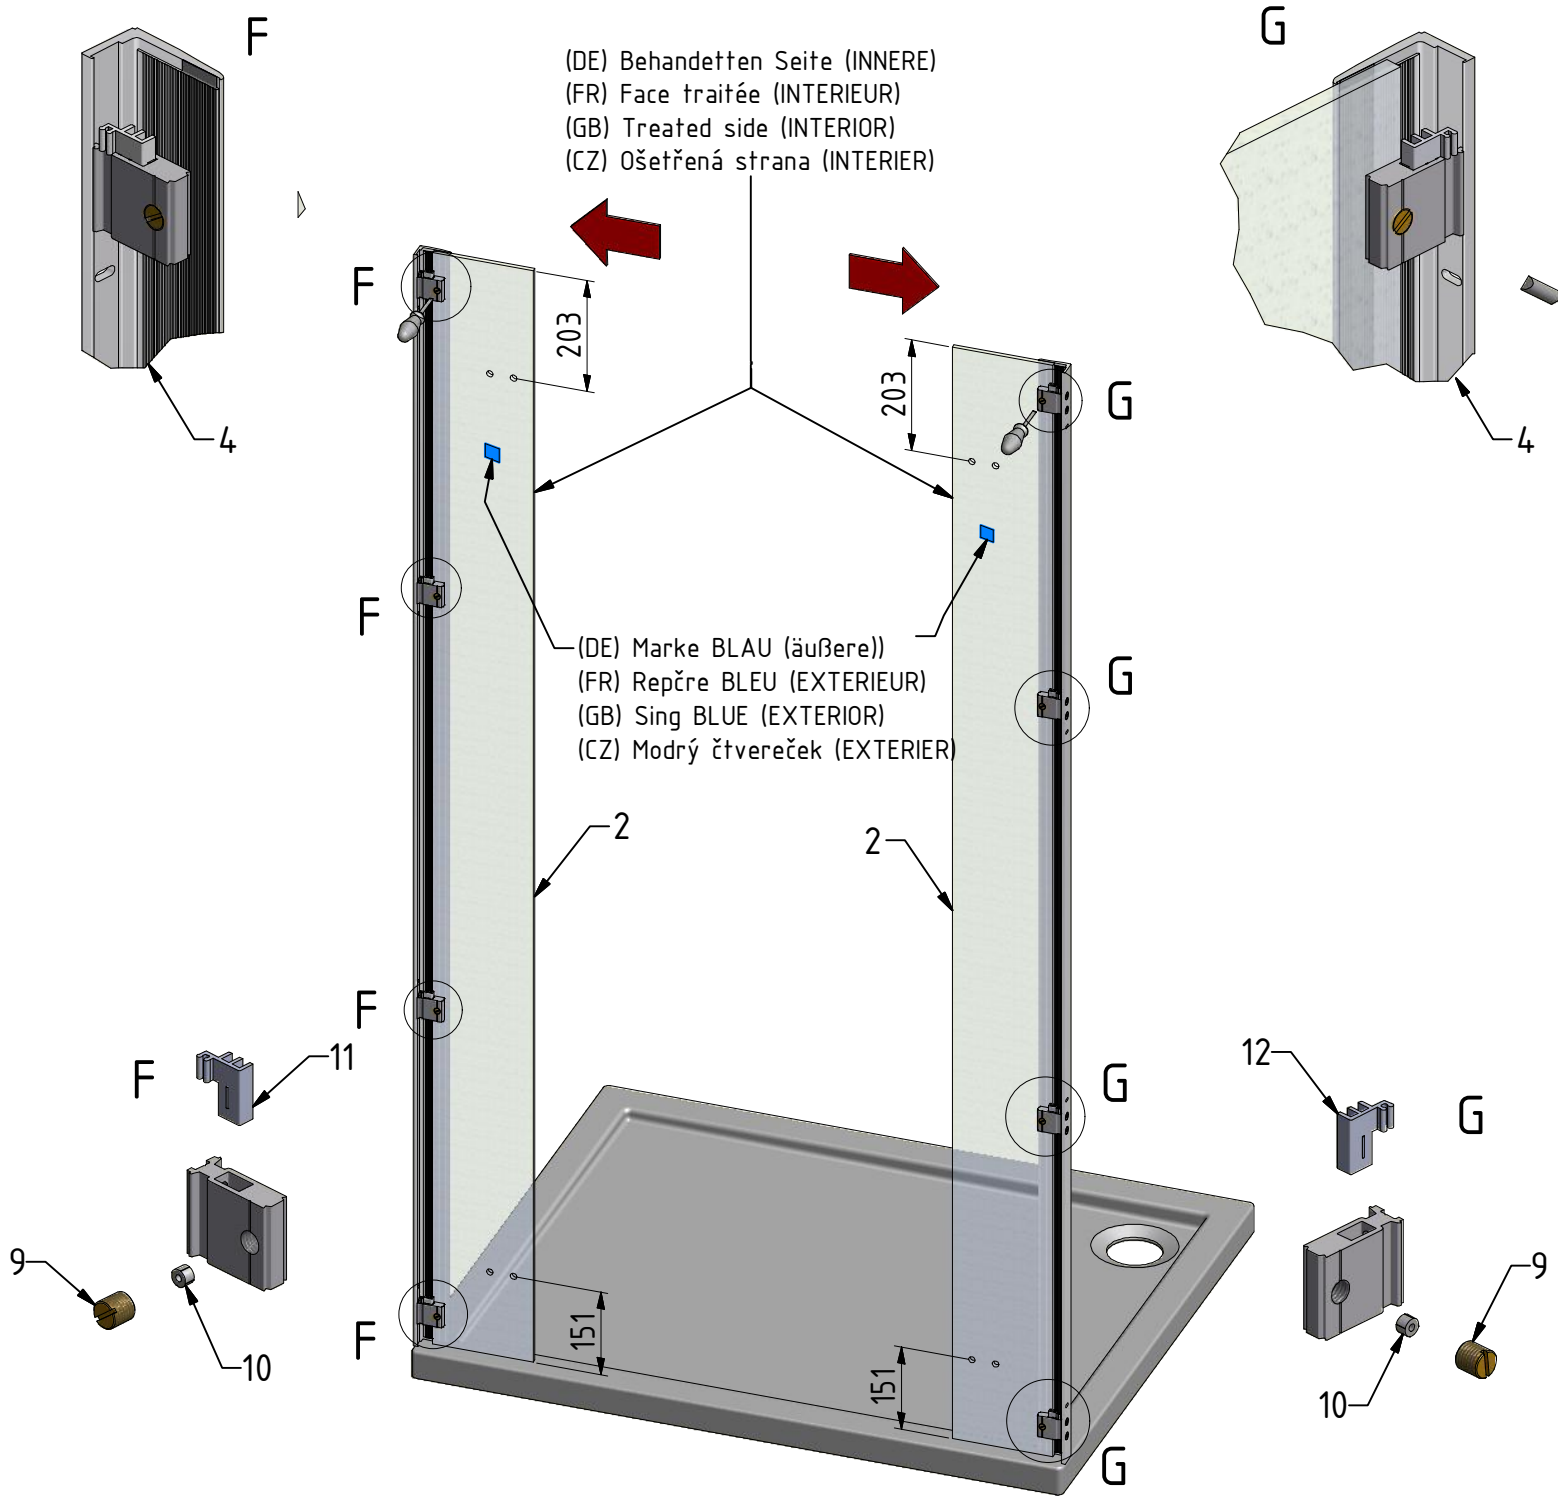

M6x18 is only for 6mm GLASS!!!

M6x20 is only for 8mm GLASS!!!

I,J,K

I,J,K

T1

T2

T3

T4