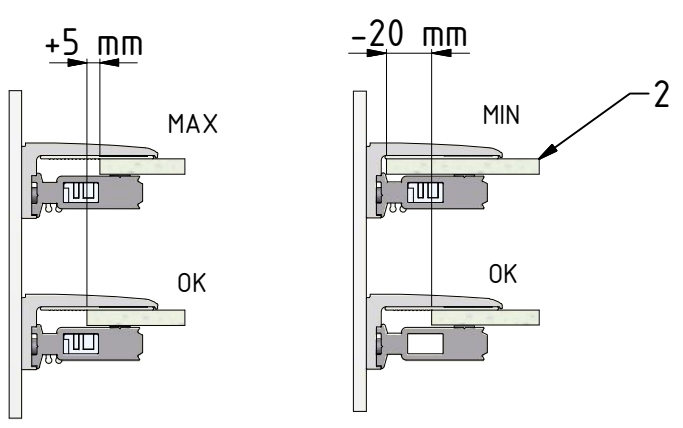

M6x18 is only for 6mm GLASS!!!

M6x20 is only for 8mm GLASS!!!

I,J,K

I,J,K

T1

T2

T3

T4