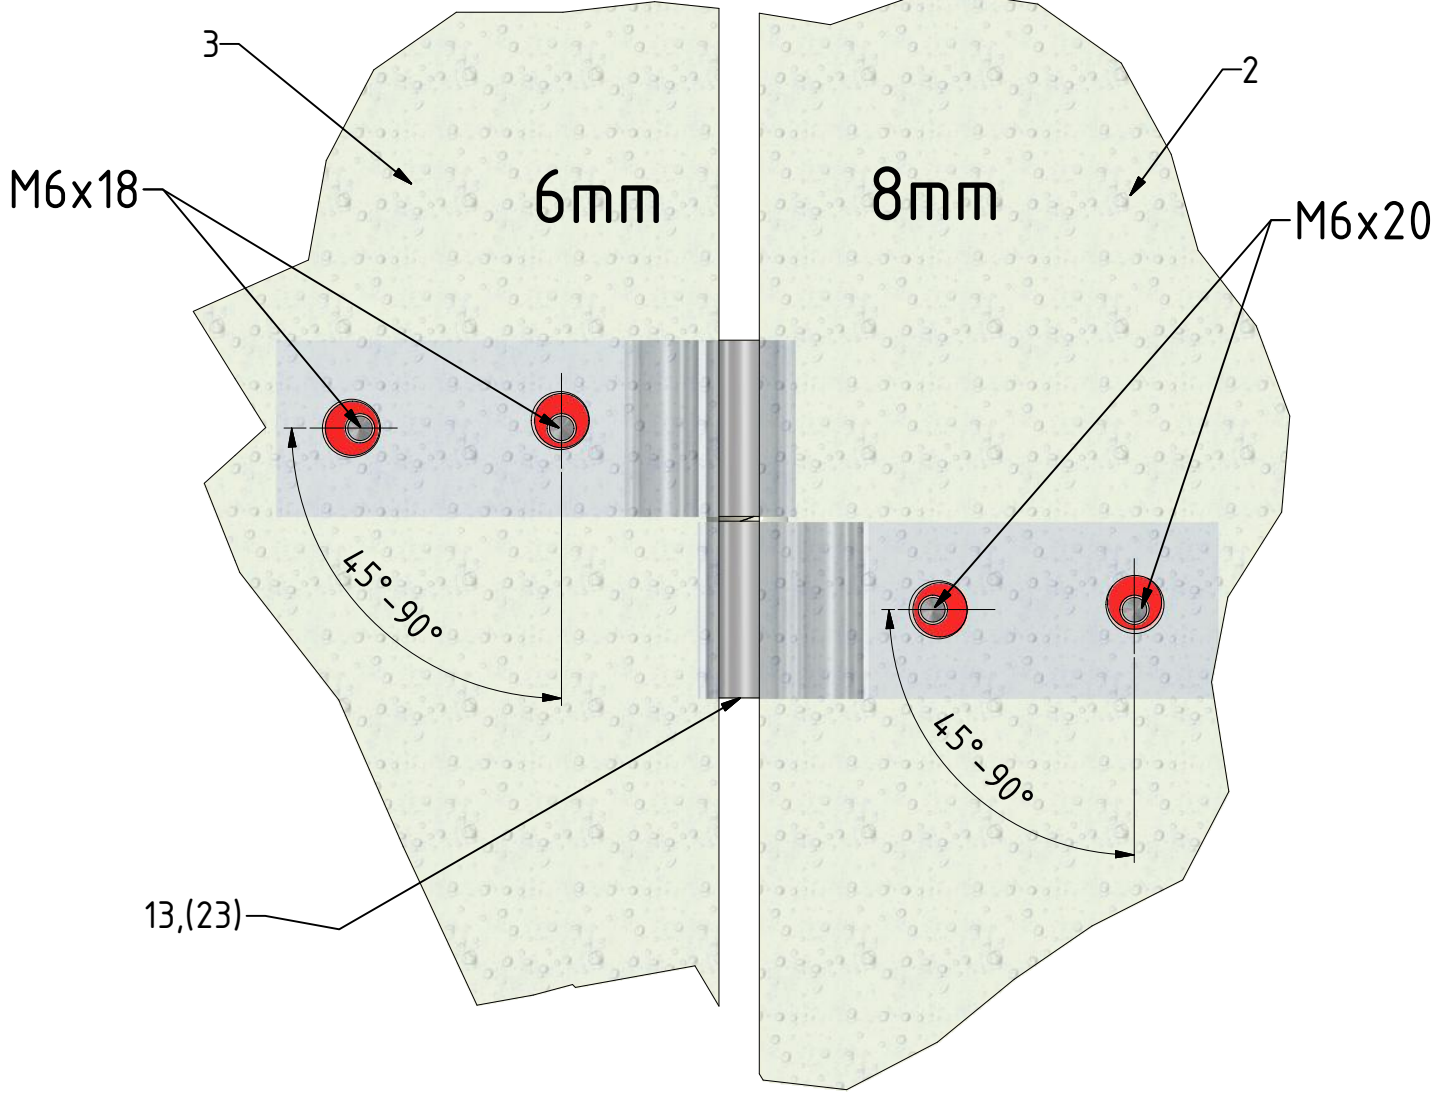

M6x18 is only for 6mm GLASS!!!

M6x20 is only for 8mm GLASS!!!

I,J,K

I,J,K

T1

T2

T3

T4