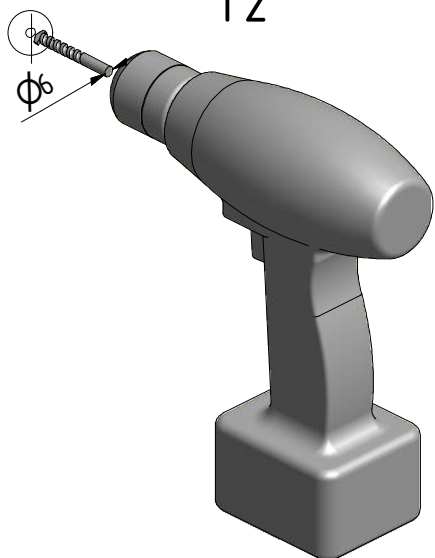

M6x18 is only for 6mm GLASS!!!

M6x20 is only for 8mm GLASS!!!

I,J,K

I,J,K

T1

T2

T3

T4