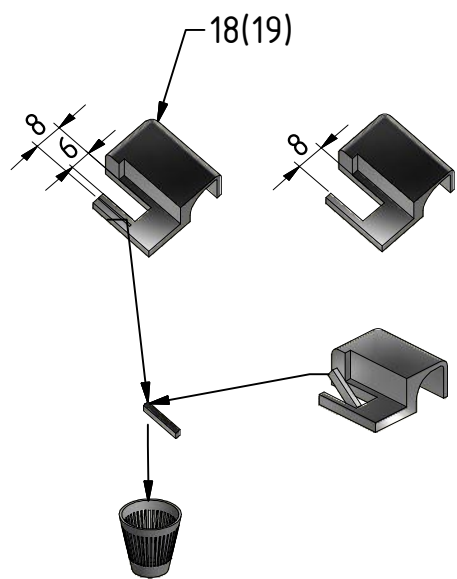

M6x18 is only for 6mm GLASS!!!

M6x20 is only for 8mm GLASS!!!

I,J,K

I,J,K

T1

T2

T3

T4

T5

T6

T7

GDN2 1/2

GDN2

2/2

P33			ND01-0973-00
P55			ND01-2422
P85	1100		ND01-2428-11
	1200		ND01-2428-12
	1300		ND01-2428-12
	1400		ND01-2428-14
	1500		ND01-2428-14

V60	1100	clear glass	ND03-0403-00-02
	1200		ND03-0403-00-02
	1300		ND03-0278-00-02
	1400		ND03-0403-00-02
	1500		ND03-0278-00-02
V61	1100	clear glass	ND02-0556-00-02
	1200		ND02-0557-00-02
	1300		ND02-0557-00-02
	1400		ND02-0558-00-02
	1500		ND02-0558-00-02