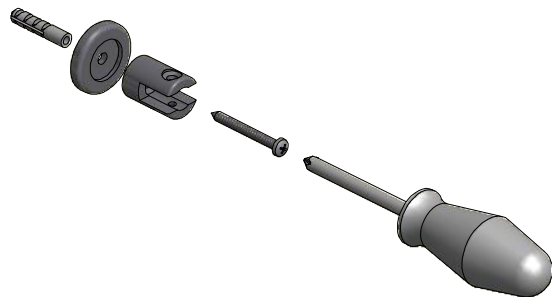

M6x18 is only for 6mm GLASS!!!

M6x20 is only for 8mm GLASS!!!

I,J,K

I,J,K

T1

T2

T3

T4